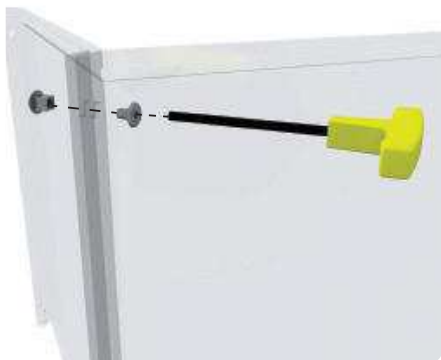

Set-up Instructions

 Set-up 3-5min

1.

2.

3.

Set-up Instructions

4.

Counter top secured with Velcro

5.

Set-up Instructions

 Set-up 5-7min

Join the acrylic panels together using the screw fasteners and tighten using the allen key provided.

Secure the acrylic cube to the counter top using the security screws provided.